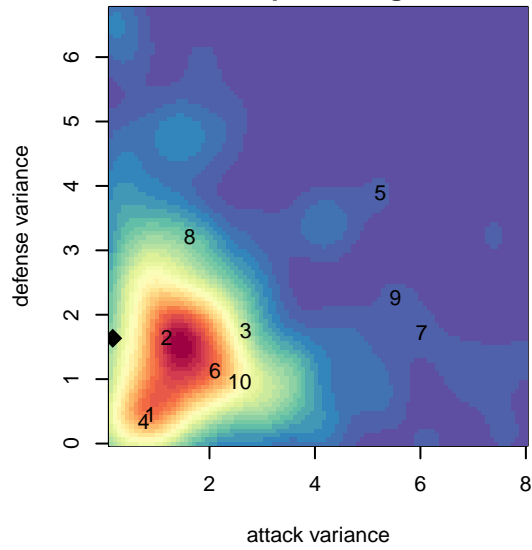

SSC Shadow Elite Krum G03

Spokane SC Shadow
 Spokane Valley, WA
 G03 total strength=1153
 attack=2.33 defense=4.94

alt names used:
 SCC Shadow elite G03 Krum
 SSC SHADOW ELITE SELECT (KRUM)

Venues played:
 2017 Sounders FC Cup GU15 Silver
 2017 River City Cup U15-U16 ('02,'03) U16
 2017 Les Schwab NW Cup U15 Challenge (Silv

**attack and defense variance (black dot)
relative to other teams
and top 10 in region**

**attack and defense rating
relative to others at age
and all opponents in last 13 months**

Performance relative to 13 month average