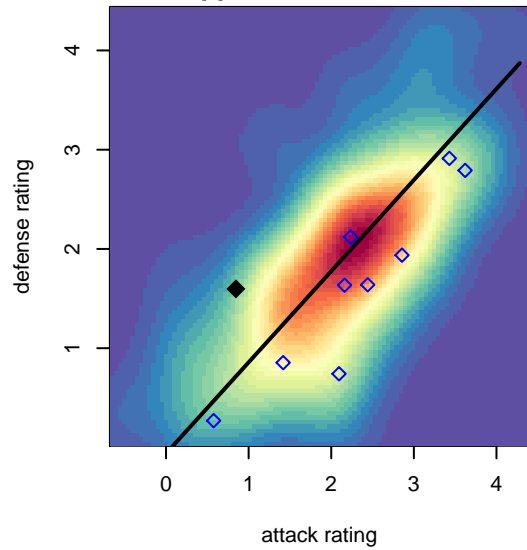

SSC Shadow Elite Krum G03

Spokane SC Shadow
 Spokane Valley, WA
 G03 total strength=1153
 attack=2.33 defense=4.94

alt names used:
 SCC Shadow elite G03 Krum
 SSC SHADOW ELITE SELECT (KRUM)

Venues played:
 2017 Sounders FC Cup GU15 Silver
 2017 River City Cup U15-U16 ('02,'03) U16
 2017 Les Schwab NW Cup U15 Challenge (Silv

**attack and defense variance (black dot)
relative to other teams
and top 10 in region**

**attack and defense rating
relative to others at age
and all opponents in last 13 months**

Performance relative to 13 month average