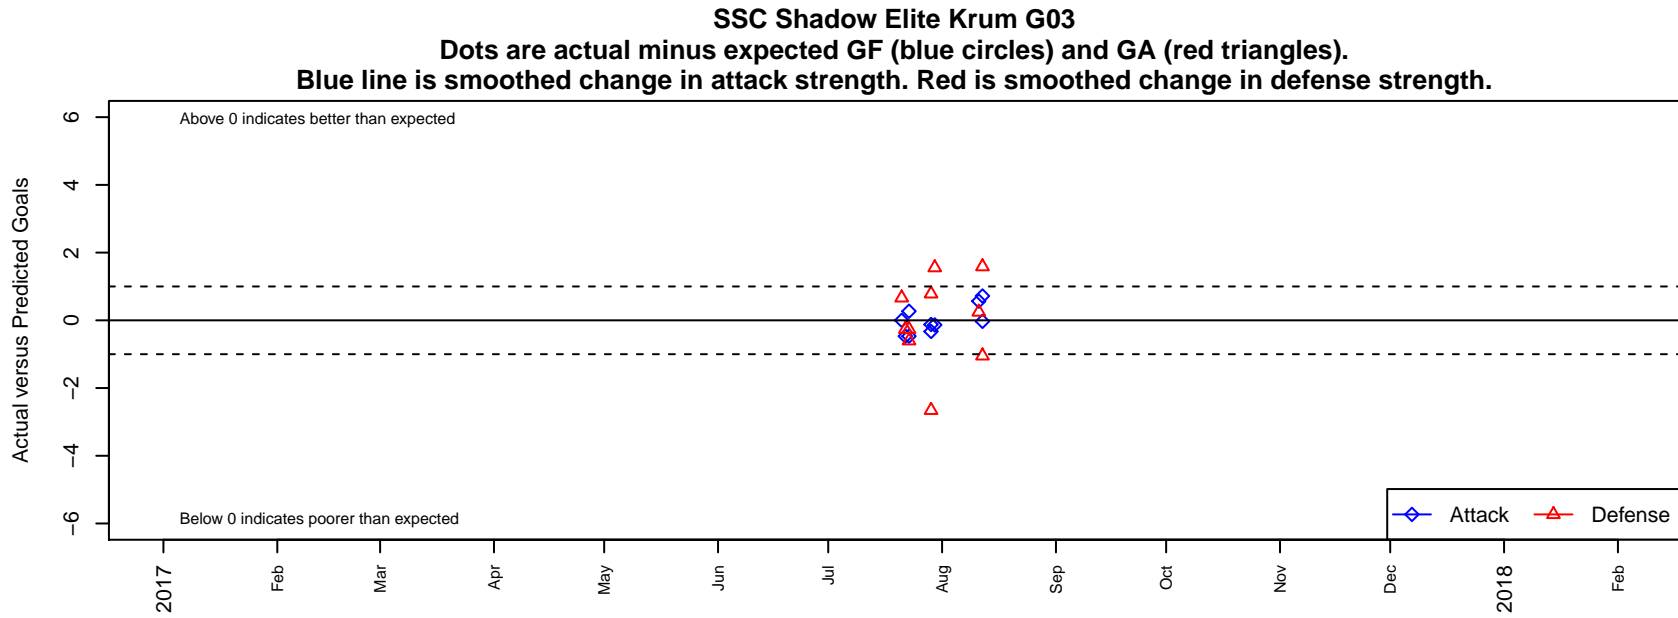

SSC Shadow Elite Krum G03

Spokane SC Shadow
 Spokane Valley, WA
 G03 total strength=1153
 attack=2.33 defense=4.94

alt names used:
 SCC Shadow elite G03 Krum
 SSC SHADOW ELITE SELECT (KRUM)

Venues played:
 2017 Sounders FC Cup GU15 Silver
 2017 River City Cup U15-U16 ('02,'03) U16
 2017 Les Schwab NW Cup U15 Challenge (Silv

**attack and defense variance (black dot)
relative to other teams
and top 10 in region**

**attack and defense rating
relative to others at age
and all opponents in last 13 months**

Performance relative to 13 month average