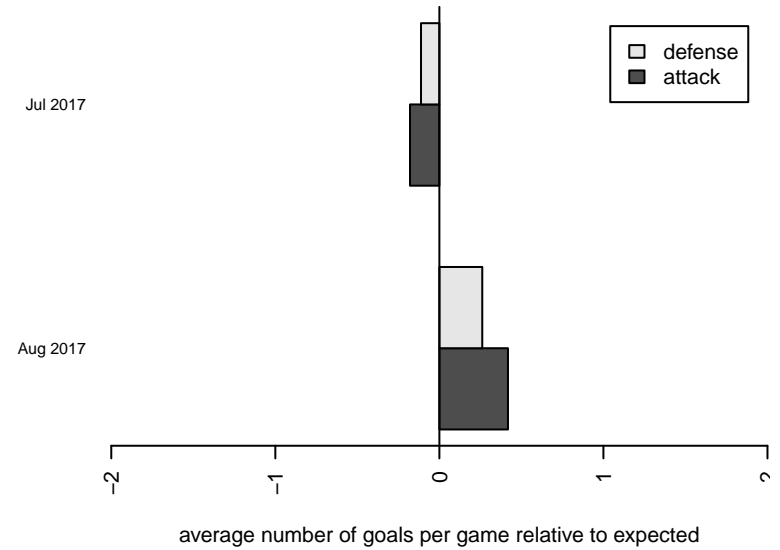

Performance relative to 13 month average