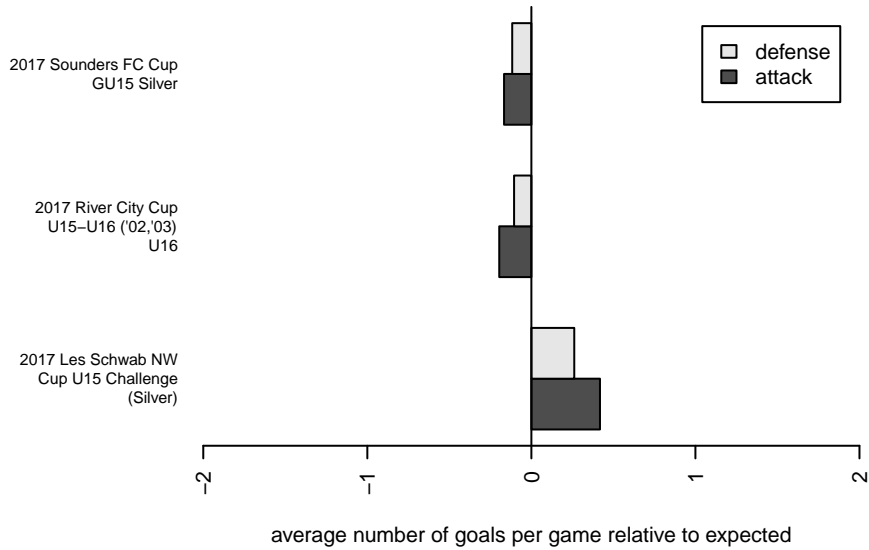

SSC Shadow Elite Krum G03

Spokane SC Shadow
 Spokane Valley, WA
 G03 total strength=1153
 attack=2.33 defense=4.94

alt names used:
 SCC Shadow elite G03 Krum
 SSC SHADOW ELITE SELECT (KRUM)

Venues played:
 2017 Sounders FC Cup GU15 Silver
 2017 River City Cup U15-U16 ('02,'03) U16
 2017 Les Schwab NW Cup U15 Challenge (Silv

**attack and defense variance (black dot)
relative to other teams
and top 10 in region**

**attack and defense rating
relative to others at age
and all opponents in last 13 months**

Performance relative to 13 month average